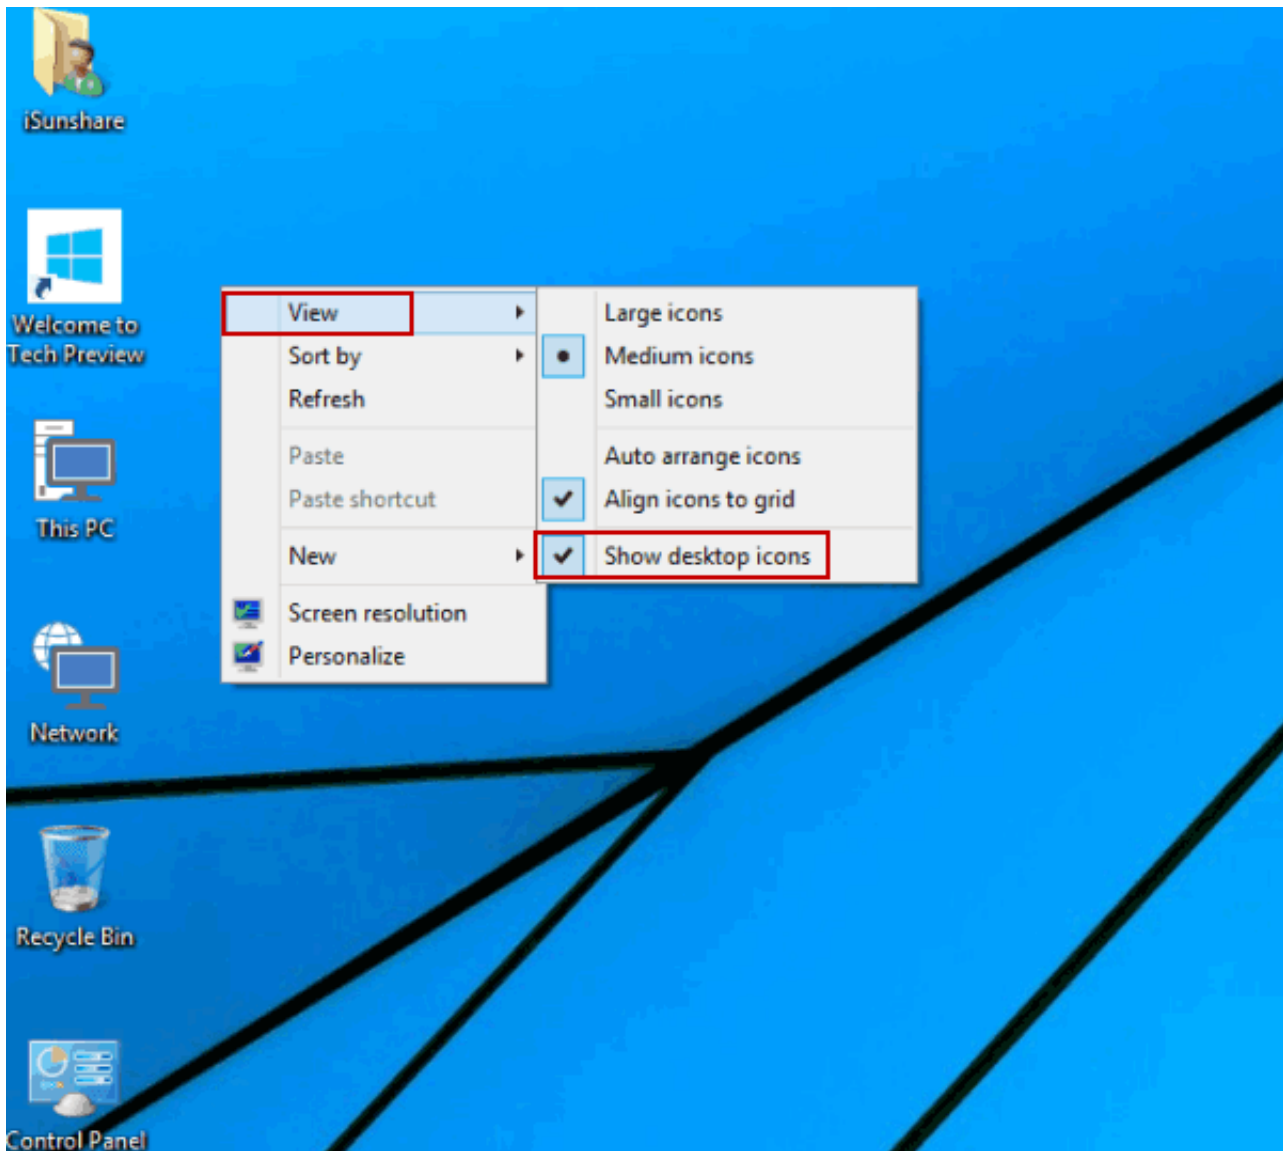

Download

[How To Delete The Recycle Bin Icon From The Windows 10 Desktop](#)

[How To Delete The Recycle Bin Icon From The Windows 10 Desktop](#)

Windows Recycle Bin Tricks and Tips: How to restore deleted items, Where ... Recycle Bin size, How to Add Recycle Bin icon on the Desktop and more. ... it to your advantage in Windows 10, Windows 8/8.1, and Windows 7. ... You can erase a file by right-clicking it and selecting the option from the menu.. To empty the Recycle Bin, double-click its icon on the Desktop to open the Recycle Bin window. Then click the “Manage” tab of the “Recycle Bin ...

1. [delete recycle bin from desktop windows 10](#)
2. [remove recycle bin from desktop windows 10 gpo](#)
3. [remove recycle bin from desktop windows 10 registry](#)

The Recycle Bin is located on the Windows desktop. When it is empty, the icon is an empty recycle bin. If it contains one or more items, the icon of your Windows. What do you do if the icon disappears from the desktop? ... from the desktop. It makes it difficult to restore deleted files or even empty the junk. ... How to Restore the Recycle Bin Icon in Windows 10. Restore Similarly, you can tick on Recycle Bin, Control Panel and other items to make the ... Remove Duplicate App Shortcut Icon in Taskbar on Windows 10 Desktop ...

By default, when you delete a file or folder, the selected file or folder ... Right-click the Recycle bin icon on your desktop and choose Properties.. Removes most occurrences of the Recycle Bin icon. This setting removes the Recycle Bin icon from the desktop, from Windows Explorer, from programs that use ... [EPO and Other Patent Updates Over RSS](#)