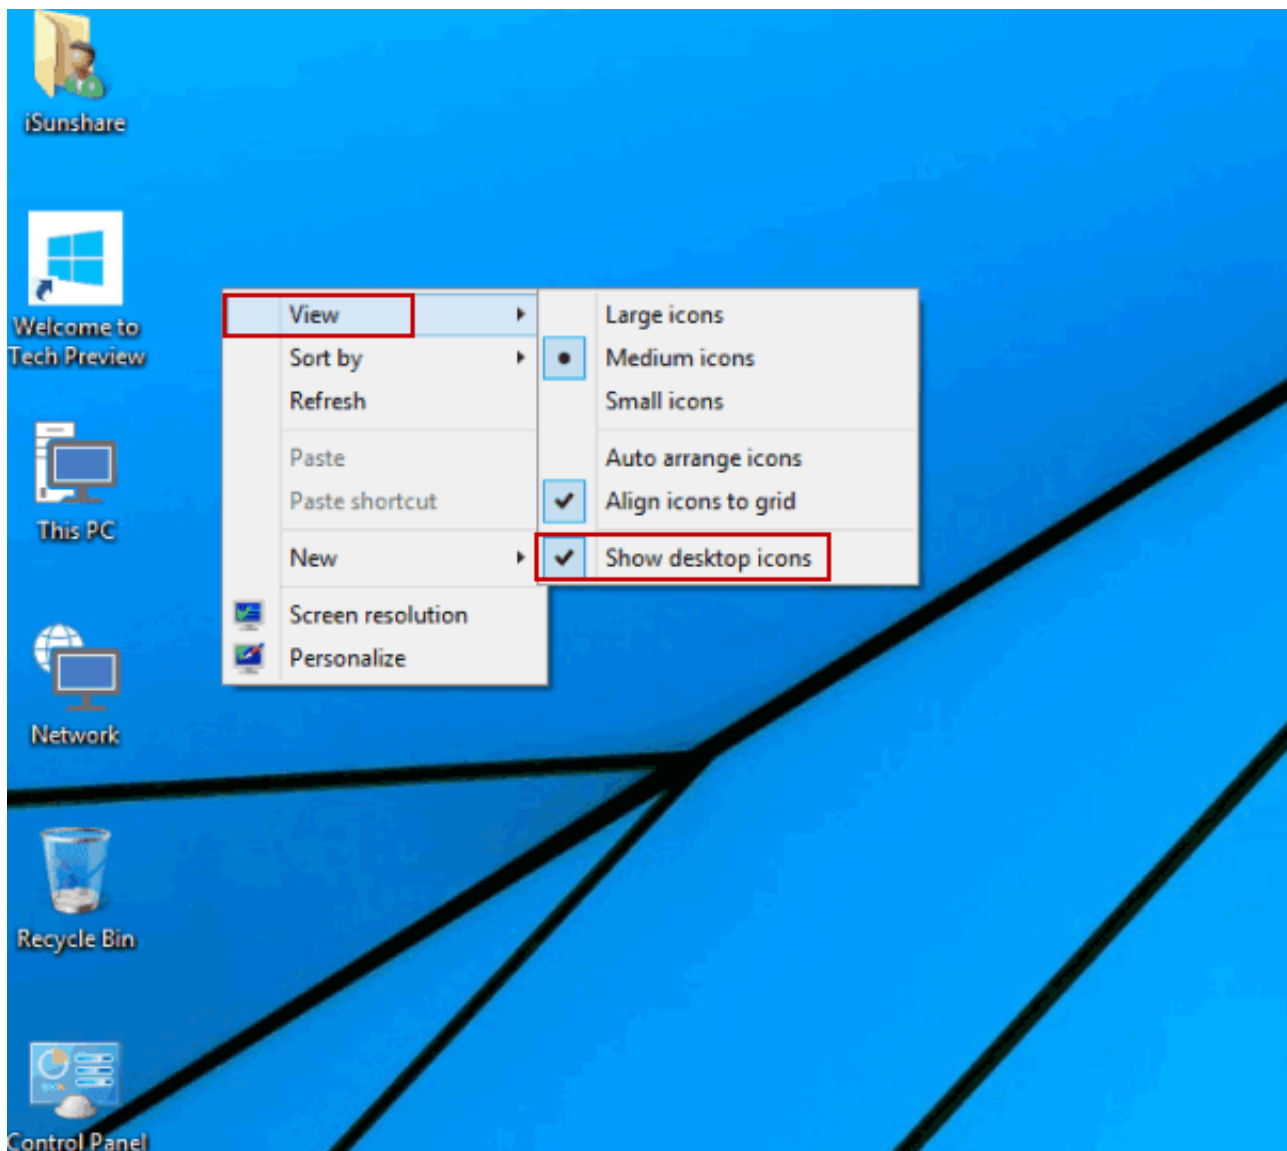

Download

[How To Delete The Recycle Bin Icon From The Windows 10 Desktop](#)

[How To Delete The Recycle Bin Icon From The Windows 10 Desktop](#)

Windows Recycle Bin Tricks and Tips: How to restore deleted items, Where ... Recycle Bin size, How to Add Recycle Bin icon on the Desktop and more. ... it to your advantage in Windows 10, Windows 8/8.1, and Windows 7. ... You can erase a file by right-clicking it and selecting the option from the menu.. To empty the Recycle Bin, double-click its icon on the Desktop to open the Recycle Bin window. Then click the “Manage” tab of the “Recycle Bin ...

1. [delete recycle bin from desktop windows 10](#)
2. [remove recycle bin from desktop windows 10 gpo](#)
3. [remove recycle bin from desktop windows 10 registry](#)

The Recycle Bin is located on the Windows desktop. When it is empty, the icon is an empty recycle bin. If it contains one or more items, the icon of your Windows. What do you do if the icon disappears from the desktop? ... from the desktop. It makes it difficult to restore deleted files or even empty the junk. ... How to Restore the Recycle Bin Icon in Windows 10. Restore Similarly, you can tick on Recycle Bin, Control Panel and other items to make the ... Remove Duplicate App Shortcut Icon in Taskbar on Windows 10 Desktop ...

By default, when you delete a file or folder, the selected file or folder ... Right-click the Recycle bin icon on your desktop and choose Properties.. Removes most occurrences of the Recycle Bin icon. This setting removes the Recycle Bin icon from the desktop, from Windows Explorer, from programs that use ... [EPO and Other Patent Updates Over RSS](#)